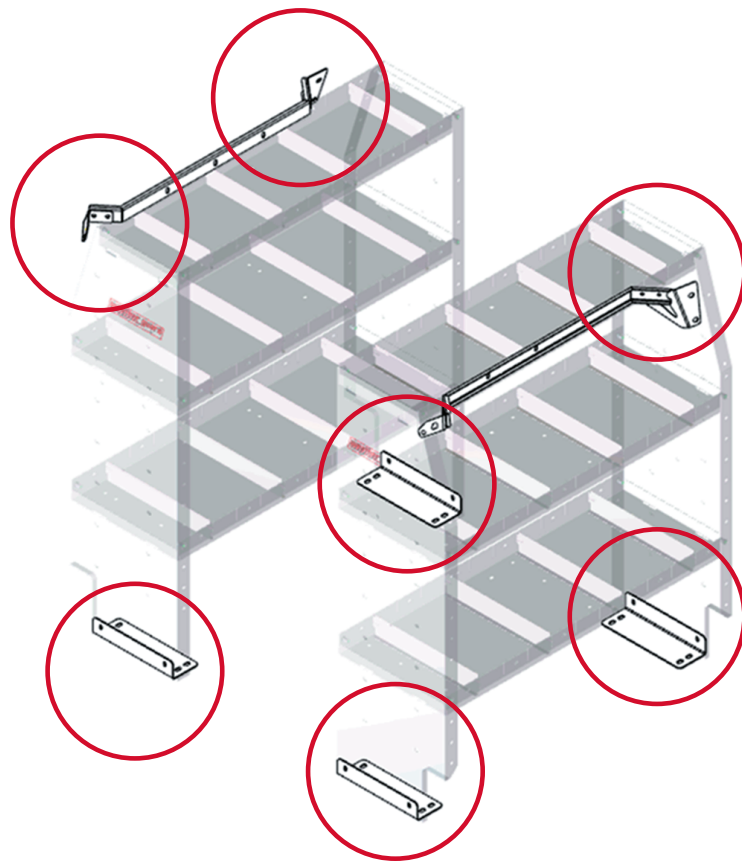

VAN MOUNTING KITS

Compact Van Mounting Kits

NEW!

- Faster installation with reduced risk of damage to vehicle during shelving installation
- Heavy gauge steel mounting plates distribute shelf load and provides secure mounting to van interior
- Mounts to reinforced weld nuts for seat belt and cargo tie downs or install blind fasteners in existing holes
- Driver's side and Passenger side Mounting Kits include mounting plates and hardware to install a 36" and a 28" wide shelf unit along the inside wall of the van
- Rear Mounting Kits include mounting plates and hardware to install two 36" wide shelf units over the wheel wells in the rear of the van

COMPACT VAN MOUNTING KITS

Model	Description	Vehicle
975106-3-01	Transit Connect LWB Driver's Side Mounting Kit*	2014-2018 Transit Connect 120" wheelbase
975107-3-01	Transit Connect LWB Passenger Side Mounting Kit*	2014-2018 Transit Connect 120" wheelbase
9751-3-01	Transit Connect Rear Mounting Kit	2014-2018 Transit Connect 120" wheelbase
975205-3-01	Promaster City Passenger Side Mounting Kit*	2015-2018 PROMASTER CITY
975206-3-01	Promaster City Driver's Side Mounting Kit*	2015-2018 PROMASTER CITY
9752-3-01	Promaster City Rear Mounting Kit	2015-2018 PROMASTER CITY
975403-3-01	NV200/ City Express Driver's Side Mounting Kit*	2014-2018 City Express/NV200
975404-3-01	NV200/ City Express Passenger Side Mounting Kit*	2014-2018 City Express/NV200
9754-3-01	NV200/ City Express Rear Mounting Kit	2014-2018 City Express/NV200