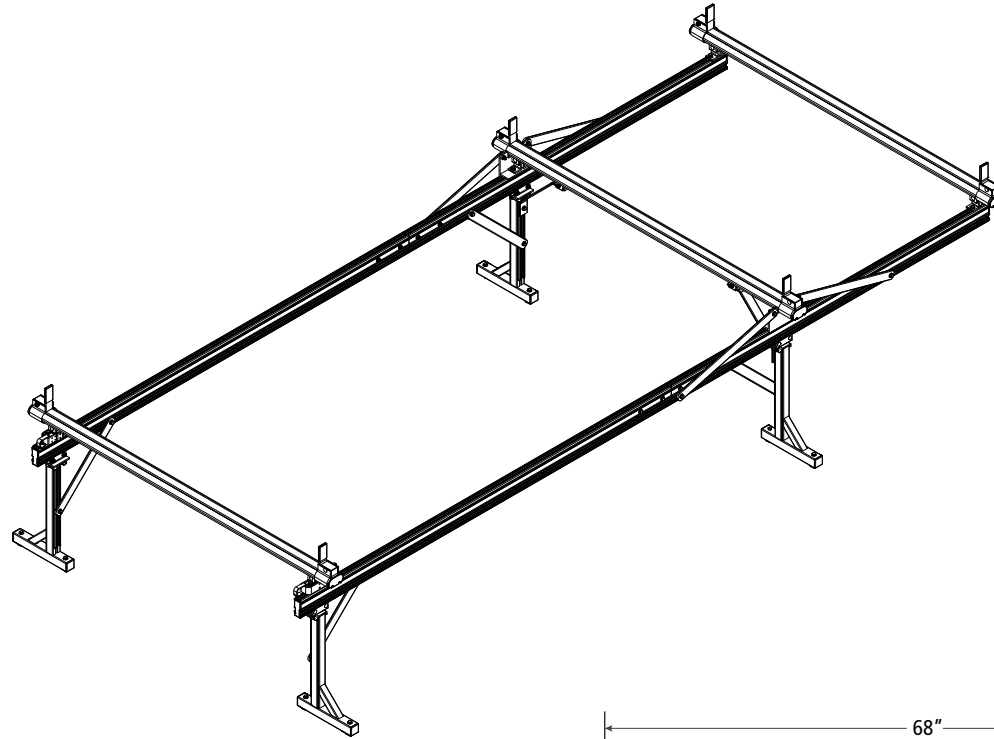

OTC-8000

Over The Cab Material Rack
8'–11' Body; Regular, Crew,
and Extended Cabs

Configuration as shown:

Side Rail Pair Modules (x2)
Base Mount
Crossbar Modules (See Page 2)
Rack Weight (empty): 127 lbs

**Example shown with 8' Configuration*

**Example shown below for illustrative purposes:
8'–9' Body, Crew & Extended Cab Configuration*

OTC-8000

Over The Cab Material Rack 8'–11' Body; Regular, Crew, and Extended Cabs

OTC-8001: 8' & 9' Body; Regular Cab

SRM-0072 (x2)..... 72" Side Rail Pair
FBM-1051Base Mount
OCM-3031.....3-Crossbar Module
OR
OCM-3030.....4-Crossbar Module

OTC-8002: 8' & 9' Body; Crew and Extended Cab

* Removable Crossbar add-ons (OCM-3032) are also available. Contact Sales & Service for more information.

CONFIGURATION	SERVICE BODY SIZE	BODY LENGTH	MOUNT SPACING (B)	OVERALL LENGTH (A)	FRONT OFF-SET (C)	REAR OFFSET (D)	REAR CHANNEL LENGTH	FRONT CHANNEL LENGTH
OTC-8001	8' Body Standard Cab	98"	95"	144"	45.625"	3.375"	72"	72"
OTC-8002	8' Body Crew Cab	98"	95"	156"	57.625"	3.375"	84"	72"
OTC-8002	8' Body Extended Cab	98"	95"	156"	57.625"	3.375"	84"	72"
OTC-8001	9' Body Standard Cab	108"	107"	144"	33.625"	3.375"	72"	72"
OTC-8002	9' Body Crew Cab	108"	107"	156"	45.625"	3.375"	84"	72"
OTC-8002	9' Body Extended Cab	108"	107"	156"	45.625"	3.375"	84"	72"
OTC-8003	11' Body Standard Cab	132"	131"	168"	33.625"	3.375"	84"	84"
OTC-8003	11' Body Crew Cab	132"	131"	168"	33.625"	3.375"	84"	84"
OTC-8003	11' Body Extended Cab	132"	131"	168"	33.625"	3.375"	84"	84"