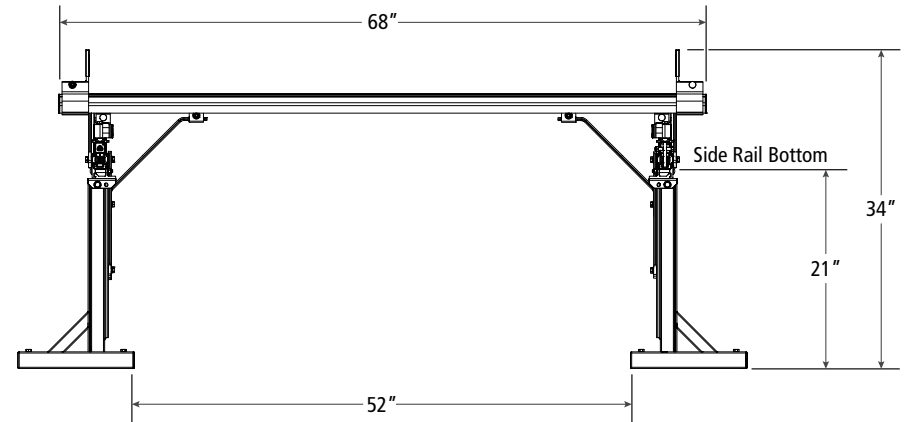

OTC-8000

Over The Cab Material Rack
8'–11' Body; Regular, Crew,
and Extended Cabs

Configuration as shown:

Side Rail Pair Modules (x2)
Base Mount
Crossbar Modules (See Page 2)
Rack Weight (empty): 127 lbs

**Example shown with 8' Configuration*

**Example shown below for illustrative purposes:
8'–9' Body, Crew & Extended Cab Configuration*

OTC-8000

Over The Cab Material Rack 8'–11' Body; Regular, Crew, and Extended Cabs

OTC-8001: 8' & 9' Body; Regular Cab

SRM-0072 (x2)..... 72" Side Rail Pair
FBM-1051Base Mount
OCM-3031.....3-Crossbar Module
OR
OCM-3030.....4-Crossbar Module

OTC-8002: 8' & 9' Body; Crew and Extended Cab

* Removable Crossbar add-ons (OCM-3032) are also available. Contact Sales & Service for more information.

CONFIGURATION	SERVICE BODY SIZE	BODY LENGTH	MOUNT SPACING (B)	OVERALL LENGTH (A)	FRONT OFF-SET (C)	REAR OFFSET (D)	REAR CHANNEL LENGTH	FRONT CHANNEL LENGTH
OTC-8001	8' Body Standard Cab	98"	95"	144"	45.625"	3.375"	72"	72"
OTC-8002	8' Body Crew Cab	98"	95"	156"	57.625"	3.375"	84"	72"
OTC-8002	8' Body Extended Cab	98"	95"	156"	57.625"	3.375"	84"	72"
OTC-8001	9' Body Standard Cab	108"	107"	144"	33.625"	3.375"	72"	72"
OTC-8002	9' Body Crew Cab	108"	107"	156"	45.625"	3.375"	84"	72"
OTC-8002	9' Body Extended Cab	108"	107"	156"	45.625"	3.375"	84"	72"
OTC-8003	11' Body Standard Cab	132"	131"	168"	33.625"	3.375"	84"	84"
OTC-8003	11' Body Crew Cab	132"	131"	168"	33.625"	3.375"	84"	84"
OTC-8003	11' Body Extended Cab	132"	131"	168"	33.625"	3.375"	84"	84"