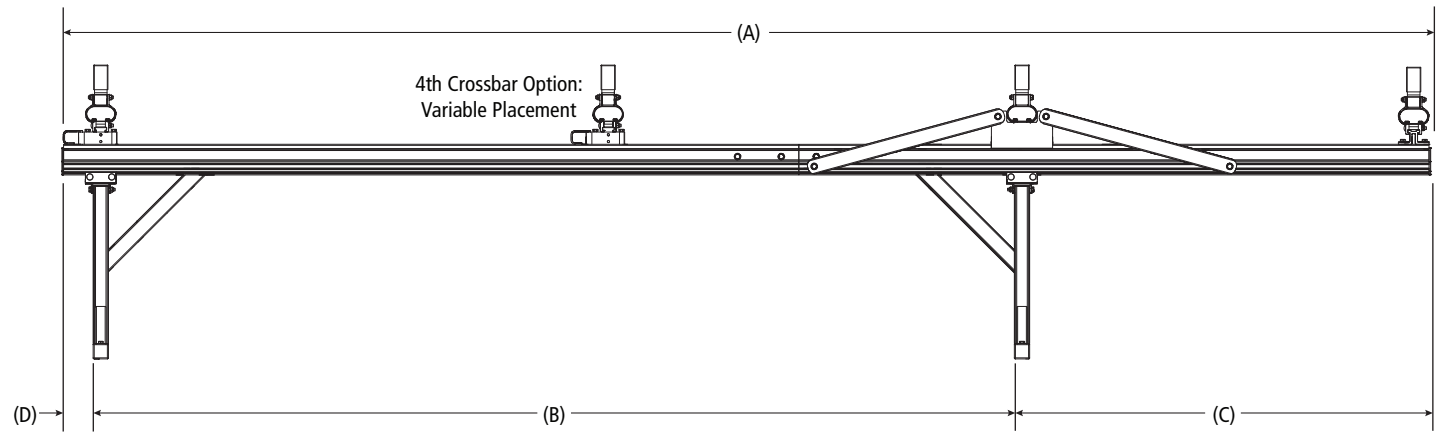

OTC-8001: 8' & 9' Body; Regular Cab

SRM-0072 (x2)..... 72" Side Rail Pair
FBM-1051Base Mount
OCM-3031.....3-Crossbar Module
OR
OCM-3030.....4-Crossbar Module

OTC-8002: 8' & 9' Body; Crew and Extended Cab

SRM-0072 72" Side Rail Pair
SRM-0084 84" Side Rail Pair
FBM-1051Base Mount
OCM-3031.....3-Crossbar Module
OR
OCM-3030.....4-Crossbar Module

OTC-8003: 11' Body; Reg, Crew, and Extended Cab

SRM-0084 (x2)..... 84" Side Rail Pair
FBM-1051Base Mount
OCM-3031.....3-Crossbar Module
OR
OCM-3030.....4-Crossbar Module

* Removable Crossbar add-ons (OCM-3032) are also available. Contact Sales & Service for more information.

CONFIGURATION	SERVICE BODY SIZE	BODY LENGTH	MOUNT SPACING (B)	OVERALL LENGTH (A)	FRONT OFF-SET (C)	REAR OFFSET (D)	REAR CHANNEL LENGTH	FRONT CHANNEL LENGTH
OTC-8001	8' Body Standard Cab	98"	95"	144"	45.625"	3.375"	72"	72"
OTC-8002	8' Body Crew Cab	98"	95"	156"	57.625"	3.375"	84"	72"
OTC-8002	8' Body Extended Cab	98"	95"	156"	57.625"	3.375"	84"	72"
OTC-8001	9' Body Standard Cab	108"	107"	144"	33.625"	3.375"	72"	72"
OTC-8002	9' Body Crew Cab	108"	107"	156"	45.625"	3.375"	84"	72"
OTC-8002	9' Body Extended Cab	108"	107"	156"	45.625"	3.375"	84"	72"
OTC-8003	11' Body Standard Cab	132"	131"	168"	33.625"	3.375"	84"	84"
OTC-8003	11' Body Crew Cab	132"	131"	168"	33.625"	3.375"	84"	84"
OTC-8003	11' Body Extended Cab	132"	131"	168"	33.625"	3.375"	84"	84"