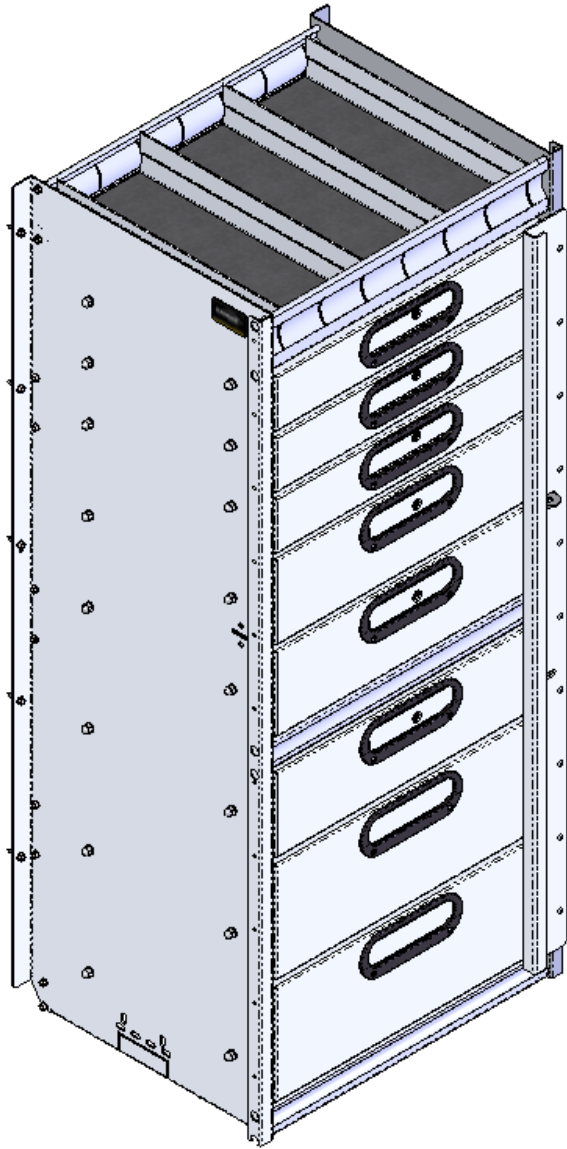

QUICK START GUIDE

5065-8 Cargo Van Cabinet w/ 8 Drawers

PHASE 1 – ASSEMBLY

1.1 SETUP

1.1.1 Unpack components; compare with the bill of materials.

1.1.2 Verify all parts are present.

BILL OF MATERIALS

Item No.	Description	Qty.
5065-8	Cargo Van Cabinet w/ 8 Drawers	1
96-5005	Fastener Kit	1

1.1.3 Fastener kits.

96 - 5005 Fastener Kit

Fastener Install

20x

92-102

Hex Screw
#14 x 1"
ZINC

20x

#92-102 Hex Screw 1"