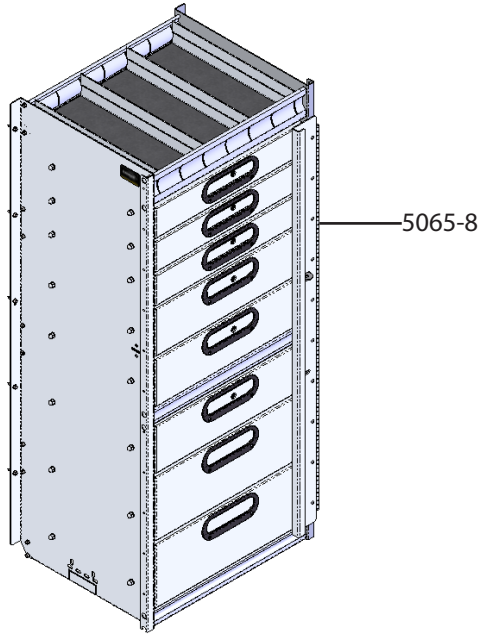

QUICK START GUIDE

5065-8 Cargo Van Cabinet w/ 8 Drawers

PHASE 1 – ASSEMBLY

1.1 SETUP

1.1.1 Unpack components; compare with the bill of materials.

1.1.2 Verify all parts are present.

BILL OF MATERIALS

Item No.	Description	Qty.
5065-8	Cargo Van Cabinet w/ 8 Drawers	1
96-5005	Fastener Kit	1

1.1.3 Fastener kits.

96 - 5005 Fastener Kit

Fastener Install

20x

92-102

Hex Screw
#14 x 1"
ZINC

20x

#92-102 Hex Screw 1"